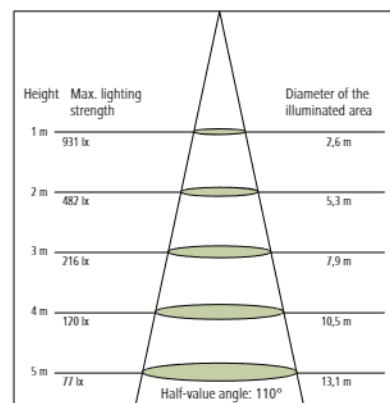

LED moisture-proof lamp FarmPRO

40 W
(Art.Nr. 345616)