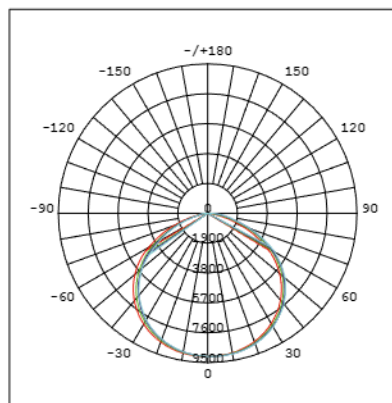

Lighting strength & Light distribution curves

LED Indoor Spotlight

100 W

(ref.no. 345805)

150 W

(ref.no. 345815/345810)

200 W

(ref.no. 345825)