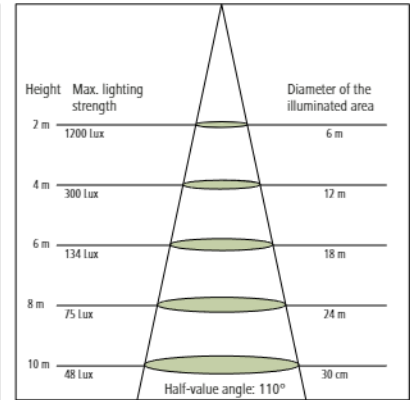

Lighting strength & Light distribution curves

LED Indoor Spotlight

100 W

(ref.no. 345805)

150 W

(ref.no. 345815/345810)

200 W

(ref.no. 345825)