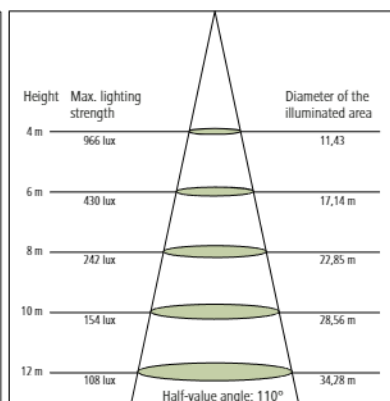

300 W
(ref.no. 345990)