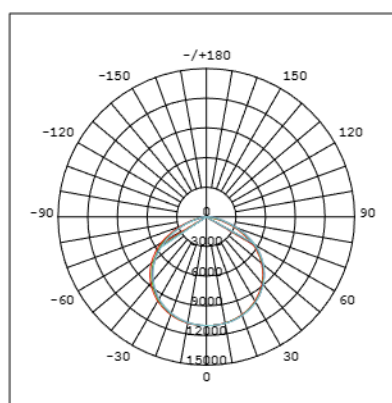

240 W

(ref.no. 345835/345830)