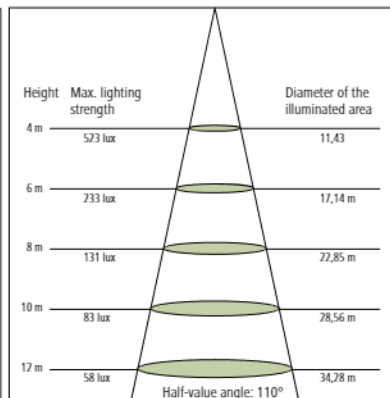

Lighting strength & Light distribution curves

MultILED pro

150 W
(ref.no. 345985)