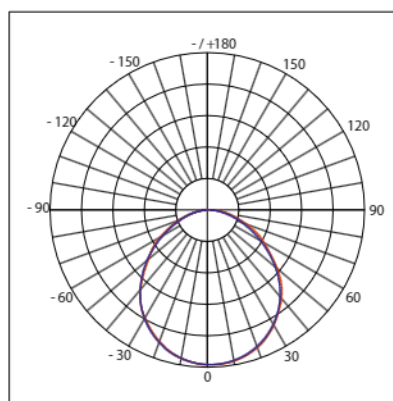

300 W
(ref.no. 345990)