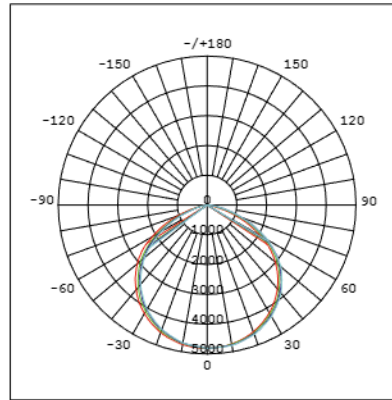

Lighting strength & Light distribution curves

LED Indoor Spotlight

100 W

(ref.no. 345805)

150 W

(ref.no. 345815/345810)

200 W

(ref.no. 345825)