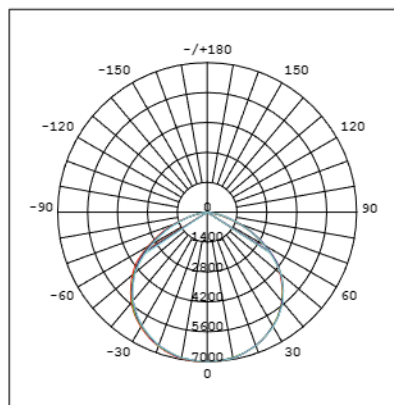

Lighting strength & Light distribution curves

LED Indoor Spotlight

100 W

(ref.no. 345805)

150 W

(ref.no. 345815/345810)

200 W

(ref.no. 345825)