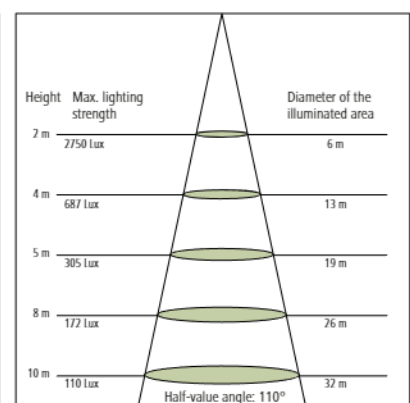

240 W

(ref.no. 345835/345830)