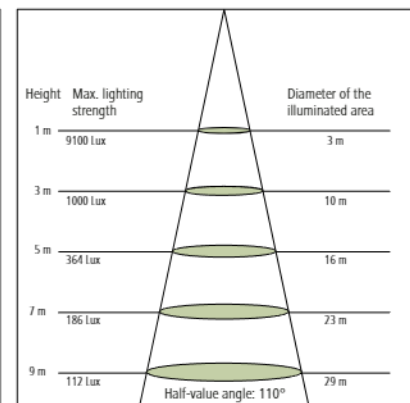

Lighting strength & Light distribution curves

LED Indoor Spotlight

100 W

(ref.no. 345805)

150 W

(ref.no. 345815/345810)

200 W

(ref.no. 345825)