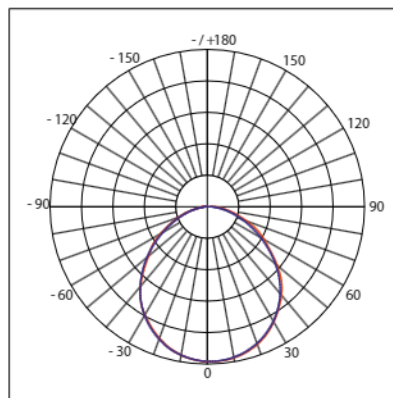

Lighting strength & Light distribution curves

MultILED pro

150 W
(ref.no. 345985)