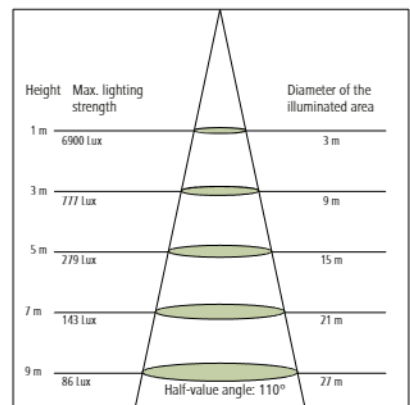

Lighting strength & Light distribution curves

LED Indoor Spotlight

100 W

(ref.no. 345805)

150 W

(ref.no. 345815/345810)

200 W

(ref.no. 345825)