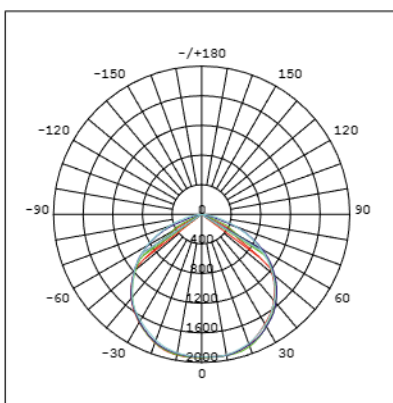

LED moisture-proof lamp FarmPRO

40 W
(Art.Nr. 345616)